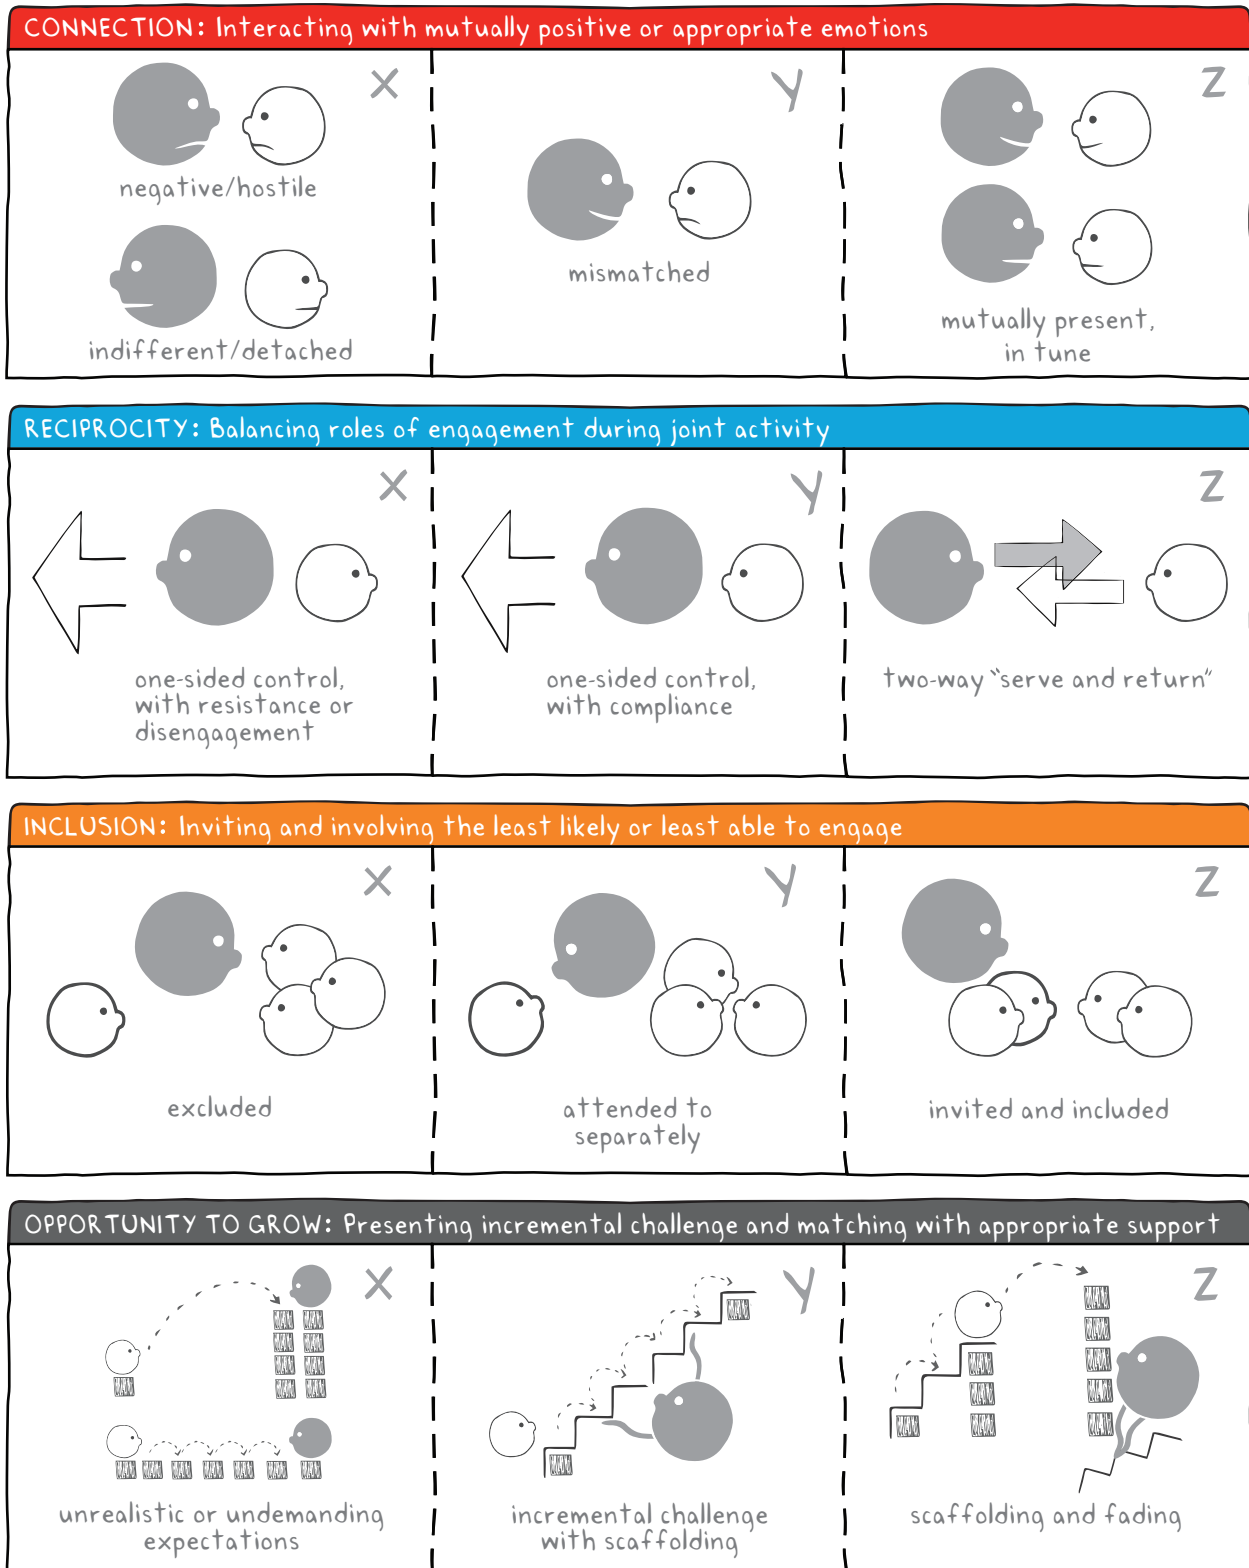

SIMPLE INTERACTIONS TOOL

Noticing and Appreciating Human Interactions Across Developmental Settings

©Junlei Li, 2014. Updated with Tom Akiva and Dana Winters, 2018. Illustration updated by Kate Luchini.