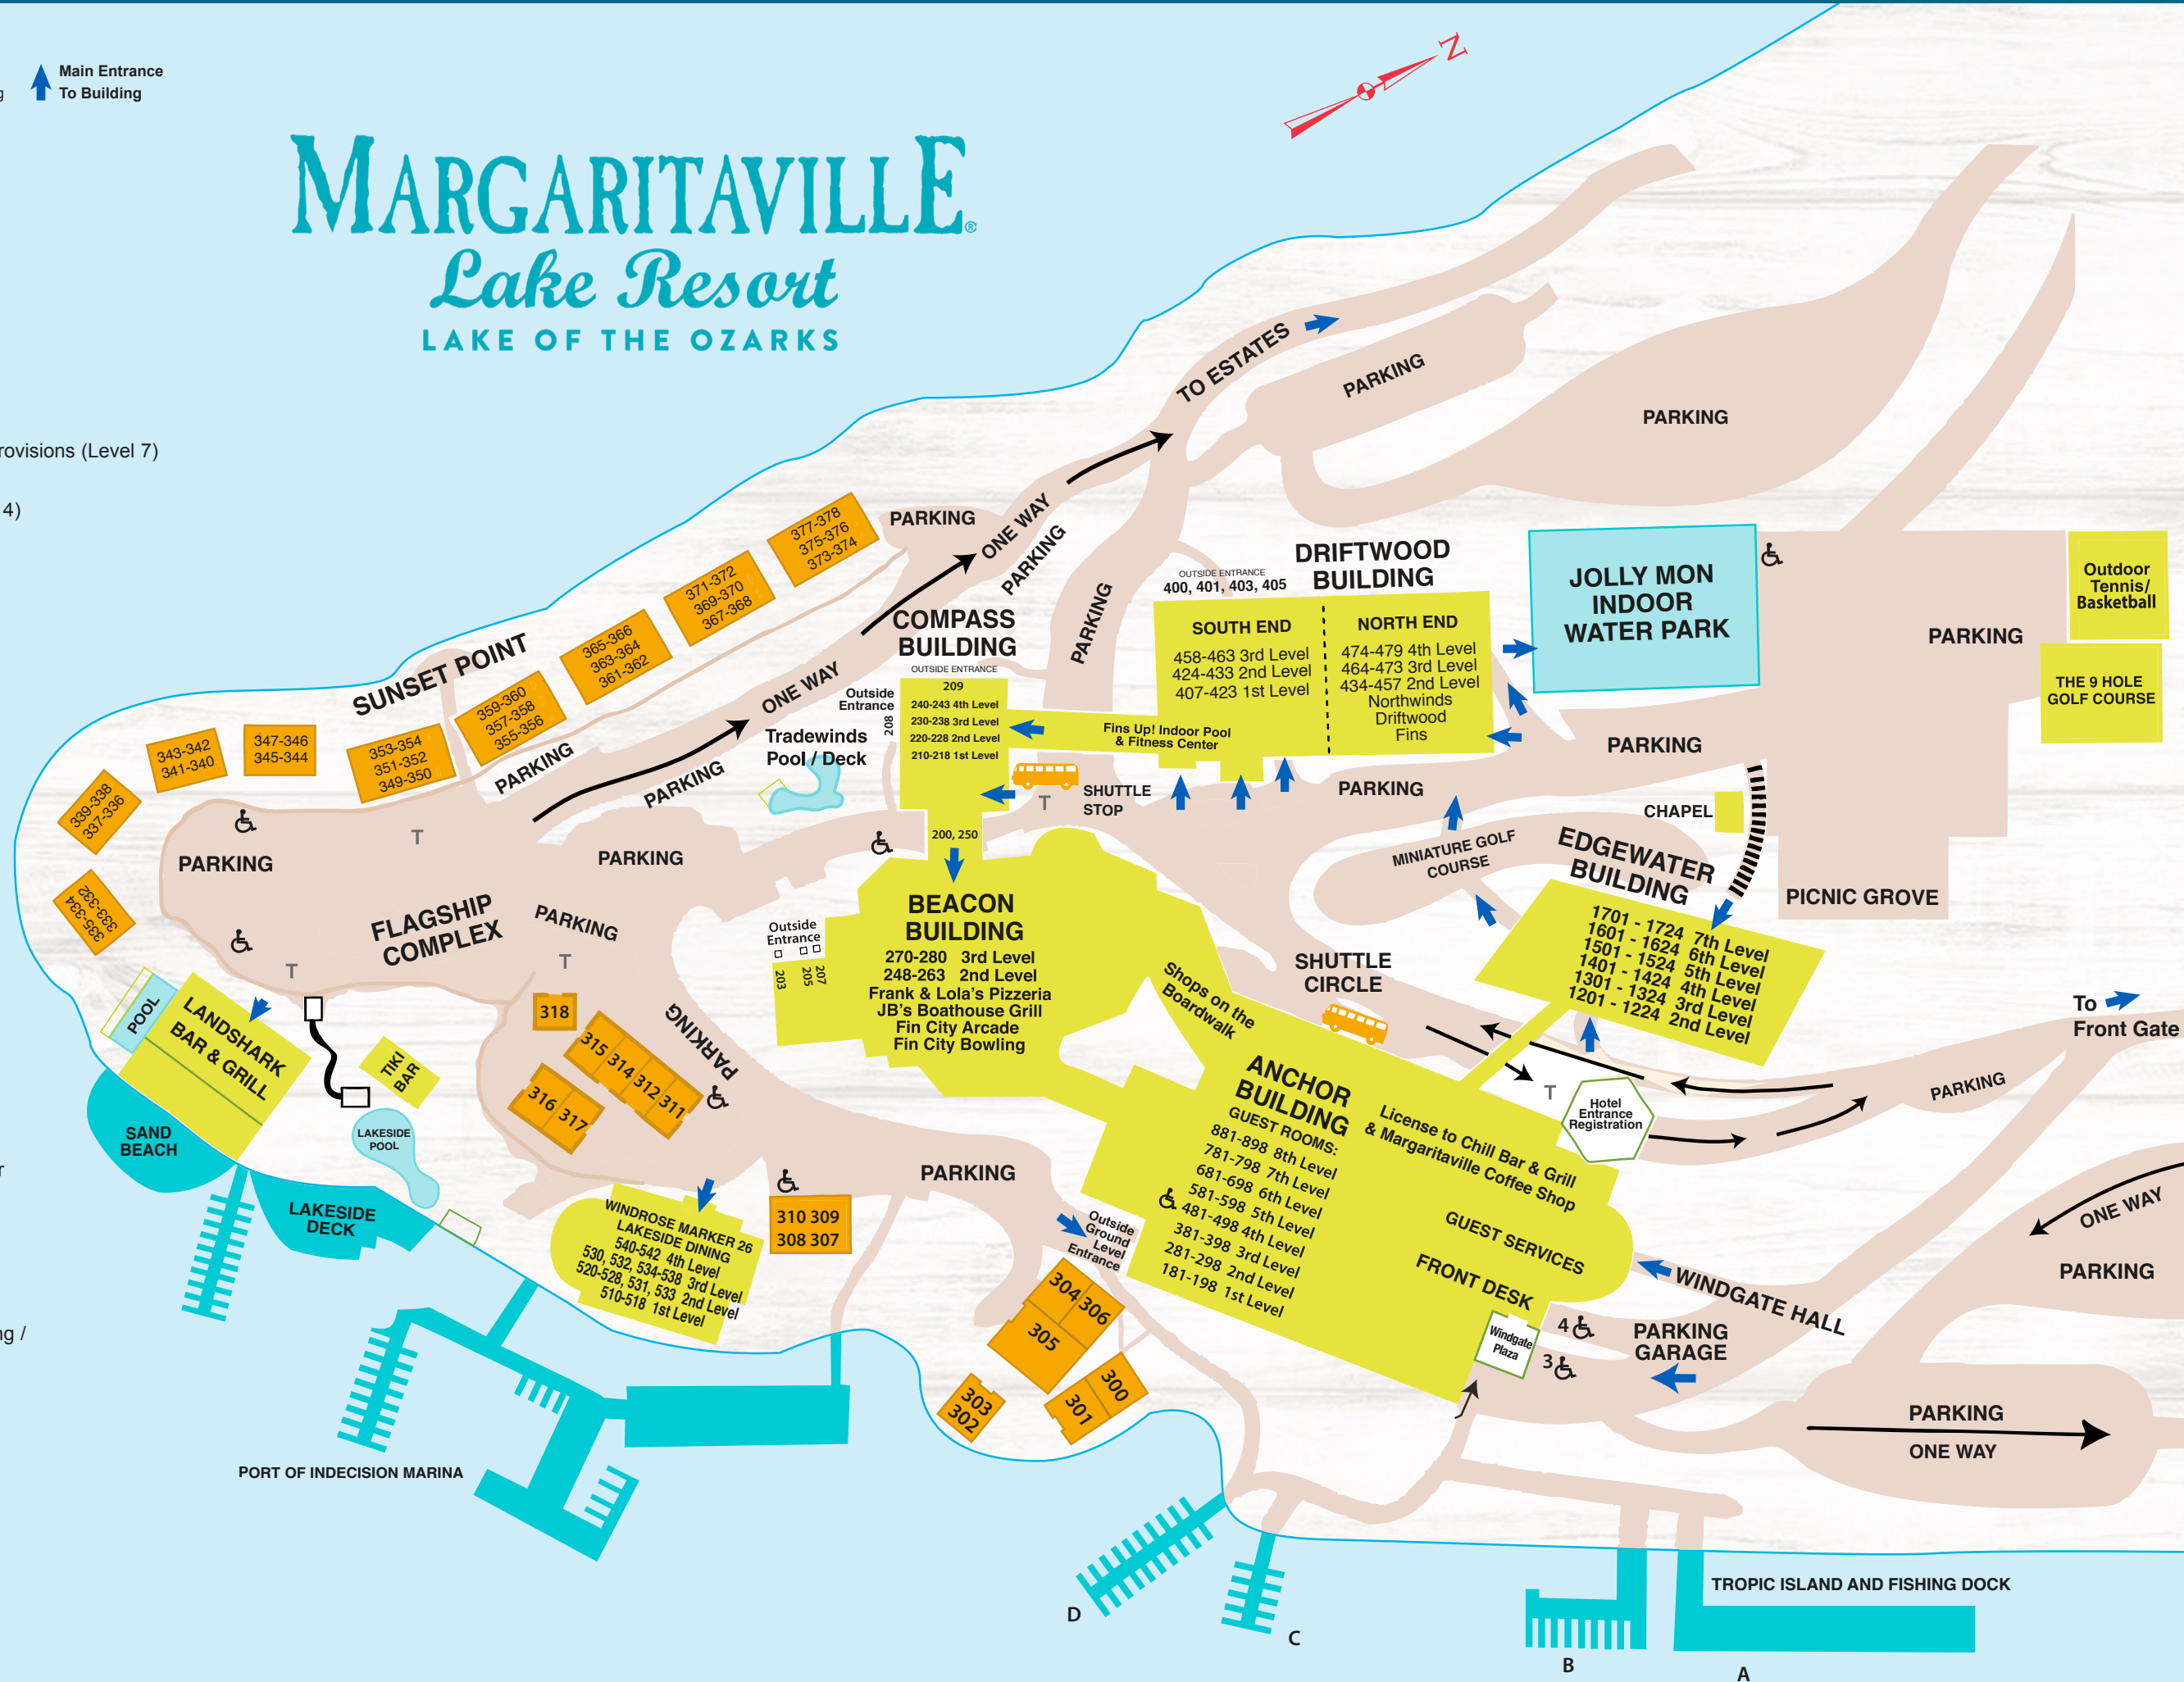

Anchor Building

1. **MEETING ROOMS:**
2. Paradise Ballroom (Level 6)
   - Windgate 60-64 (Level 6)
   - Windward 70-73 (Level 7)
   - Leeward 74-77 (Level 7)
   - Parasol I & II (Level 7)
   - Nautical Wheeler (Level 7)
   - Windgate Hall (Level 5)
   - Main Lobby and Front Desk (Level 6)
   - Guest Services (Level 6)
   - License to Chill Bar & Grill (Level 6)
   - Margaritaville Coffee Shop (Level 6)
   - Margaritaville Store & Joe Merchant's Provisions (Level 7)
   - Guest Parking (Levels 2, 3 & 4)
3. ♿ Accessible Route Between Anchor Building and Beacon Building (Level 4)
4. Guest Rooms 181-198 through 881-898

Beacon Building

1. **MEETING ROOMS:**
2. Compass Rose Ballroom
   - Island
   - Cedar Cove
   - Starboard
   - Port
   - Coral Reef
   - Escape
   - JB's Boathouse Grill
   - Frank & Lola's Pizzeria
   - Fin City Bowling
   - Fin City Arcade
   - Shops on the Boardwalk
   - Guest Rooms 200-207, 248-280

Compass Building

1. Guest Rooms 208-244

Driftwood Building

1. **MEETING ROOMS:**
2. Northwinds
   - Driftwood
   - Fins
3. Jolly Mon Indoor Water Park
   Fins Up! Indoor Pool and Fitness Center
   Windjammer Spa and Salon
   Guest Rooms 400-479

Edgewater Building

1. Guest Rooms 1201-1724
   3rd Level: Catwalk to Anchor Building and Outdoor access to Driftwood Building / Miniature Golf Course

Flagship Complex

- Port of Indecision Marina
- LandShark Bar & Grill
- Lakeside Pool Complex
- Tiki Hut Pool Bar
- Tradewinds Pool / Deck
- Sand Beach
- Sunset Point
- Guest Rooms 300-378

Windrose Building

1. Windrose Marker 26 Lakeside Dining
   Guest Rooms 510-542

Outdoor Tennis/Basketball
THE 9 HOLE GOLF COURSE

JOLLY MON INDOOR WATER PARK

DRIFTWOOD BUILDING

OUTSIDE ENTRANCE 400, 401, 403, 405

SOUTH END	NORTH END
458-463 3rd Level	474-479 4th Level
424-433 2nd Level	464-473 3rd Level
407-423 1st Level	434-457 2nd Level
	Northwinds
	Driftwood
	Fins

EDGEWATER BUILDING

1701 - 1724 7th Level
1601 - 1624 6th Level
1501 - 1524 5th Level
1401 - 1424 4th Level
1301 - 1324 3rd Level
1201 - 1224 2nd Level

ANCHOR BUILDING

GUEST ROOMS:

881-898 8th Level
781-798 7th Level
681-698 6th Level
581-598 5th Level
481-498 4th Level
381-398 3rd Level
281-298 2nd Level
181-198 1st Level

License to Chill Bar & Grill
& Margaritaville Coffee Shop

WINDROSE MARKER 26 LAKESIDE DINING

530, 532, 534-538 4th Level
520-528, 531, 533 3rd Level
510-518 1st Level

LANDSHARK BAR & GRILL

LAKESIDE DECK

FLAGSHIP COMPLEX

PORT OF INDECISION MARINA

TROPIC ISLAND AND FISHING DOCK